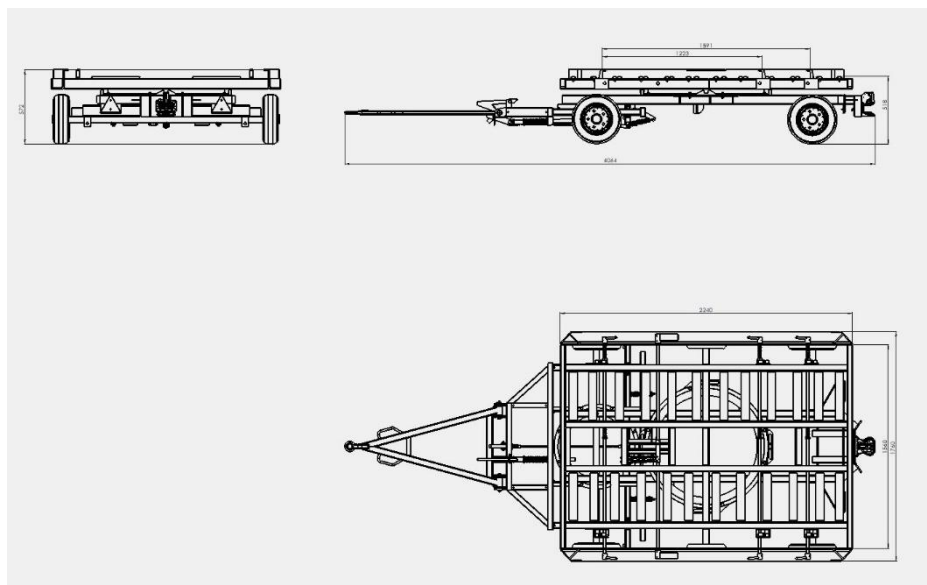

max. permissible load

1800 kg

YOUR CONTACT

Sales of airport ground support equipment

T: +49 34636 714-0

F: +49 34636 714-29

TO THE WEBSITE